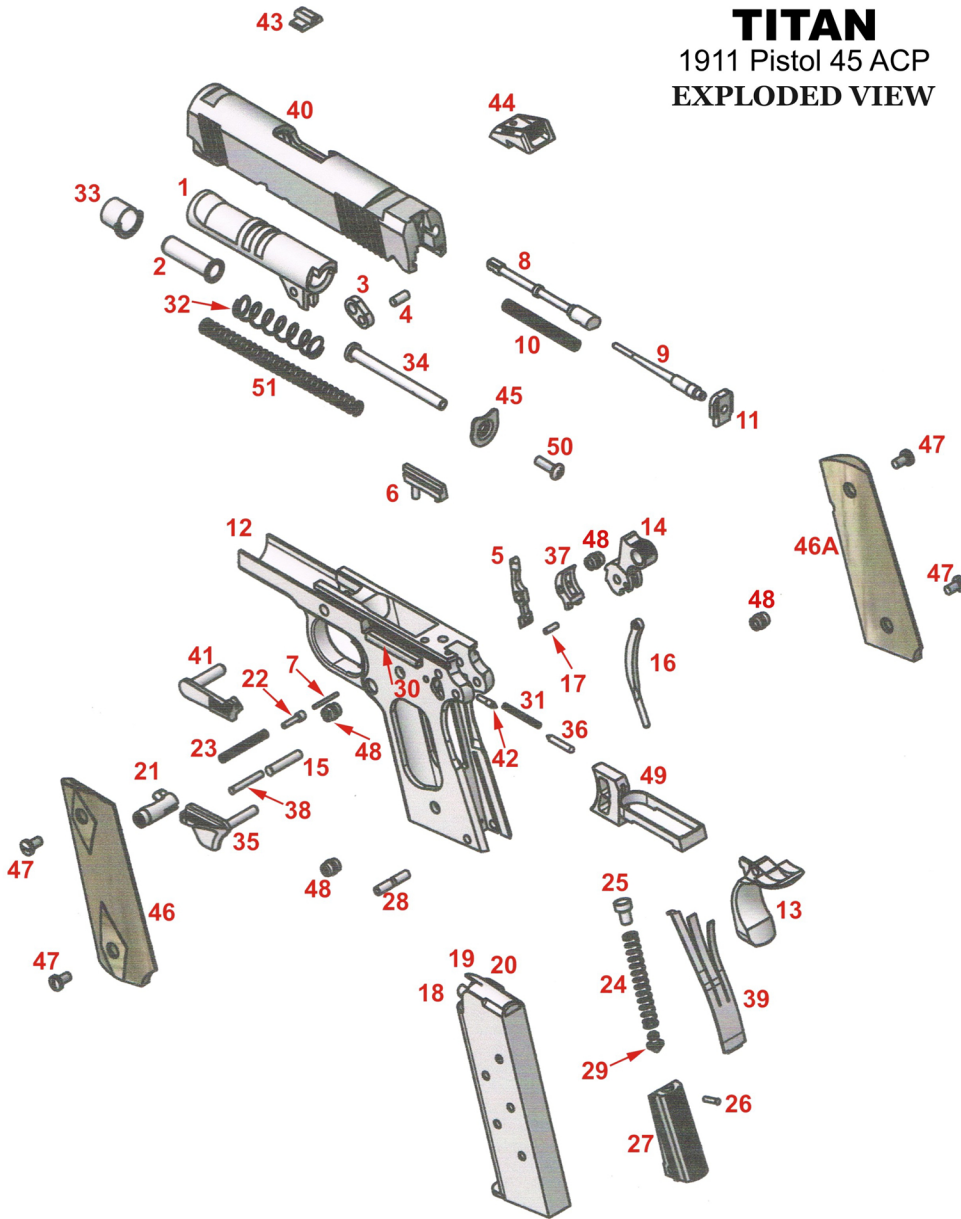

TITAN

1911 Pistol 45 ACP
EXPLODED VIEW

TITAN Parts Name

1. Barrel
2. Secondary Plug
3. Barrel Link
4. Barrel Link Pin
5. Disconnecter
6. Ejector
7. Ejector Pin
8. Extractor
9. Firing Pin
10. Firing Pin Spring
11. Firing Pin Stop
12. Frame
13. Safety Grip, Beavertail
14. Hammer, Round
15. Hammer Pin
16. Hammer Strut
17. Hammer Strut Pin
18. Magazine Assembly
19. Magazine Follower
20. Magazine Spring
21. Magazine Catch
22. Magazine Catch Lock
23. Magazine Catch Spring
24. Main Spring
25. Retainer Cap
26. Follower Housing Pin
27. Main Spring Housing
28. Housing Pin
29. Retainer Guide
30. Plunger Tube
31. Plunger Spring
32. Recoil Spring 1
33. Reverse Plug
34. Recoil Spring Guide
35. Safety Lock
36. Plunger Pin Long
37. Sear
38. Sear Pin
39. Sear Spring
40. Slide
41. Slide Stop
42. Plunger Pin Short
43. Front Sight, Dovetail
44. Rear Sight, Novak
45. Guide Plate
46. Grip
- 46A. Grip
47. Grip Screw Male
48. Grip Screw Female
49. Trigger
50. Guide Plate Screw